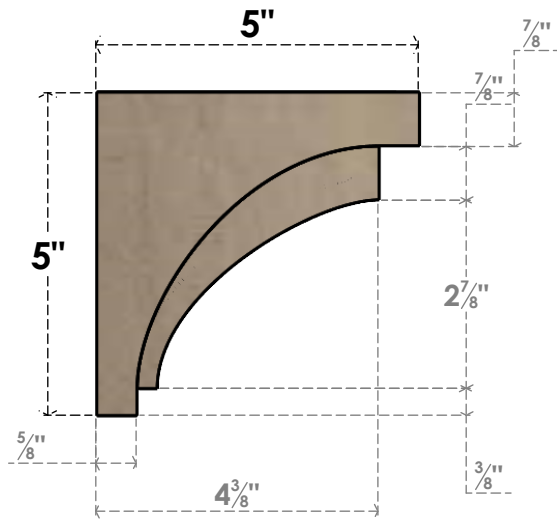

ITEM NUMBER: CORU05X05X05RIVRCPR

5"W X 5"D X 5"H SERIES 1 WIDE RIVERA ROUGH CEDAR TIMBERTHANE FAUX WOOD CORBEL, PRIMED

SIDE PROFILE

FRONT PROFILE

ISOMETRIC

EKENA MILLWORK
2300 WEST MAIN ST.
CLARKSVILLE, TX 75426
TOLL FREE: 866-607-0453
WWW.EKENAMILLWORK.COM

NOTES

1. INSTALLATION TO BE COMPLETED IN ACCORDANCE WITH MANUFACTURER'S SPECIFICATIONS.
2. DRAWING IS NOT BE TO SCALE
3. THIS DRAWING IS INTENDED FOR DESIGN AND PLANNING PURPOSES ONLY.
4. ALL INFORMATION CONTAINED HEREIN WAS CURRENT AT THE TIME OF DEVELOPMENT BUT MUST BE REVIEWED AND APPROVED BY THE PRODUCT MANUFACTURER TO BE CONSIDERED ACCURATE.
5. TIMBERTHANE ARCHITECTURAL PRODUCTS ARE MADE FROM HIGH DENSITY URETHANE AND COME FACTORY PRIMED