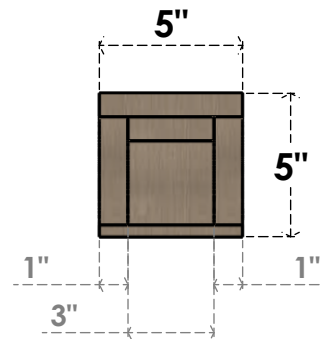

ITEM NUMBER: CORU05X05X05RIVRCPR

5"W X 5"D X 5"H SERIES 1 WIDE RIVERA ROUGH CEDAR TIMBERTHANE FAUX WOOD CORBEL, PRIMED

SIDE PROFILE

FRONT PROFILE

ISOMETRIC

EKENA MILLWORK
2300 WEST MAIN ST.
CLARKSVILLE, TX 75426
TOLL FREE: 866-607-0453
WWW.EKENAMILLWORK.COM

NOTES

1. INSTALLATION TO BE COMPLETED IN ACCORDANCE WITH MANUFACTURER'S SPECIFICATIONS.
2. DRAWING IS NOT BE TO SCALE
3. THIS DRAWING IS INTENDED FOR DESIGN AND PLANNING PURPOSES ONLY.
4. ALL INFORMATION CONTAINED HEREIN WAS CURRENT AT THE TIME OF DEVELOPMENT BUT MUST BE REVIEWED AND APPROVED BY THE PRODUCT MANUFACTURER TO BE CONSIDERED ACCURATE.
5. TIMBERTHANE ARCHITECTURAL PRODUCTS ARE MADE FROM HIGH DENSITY URETHANE AND COME FACTORY PRIMED