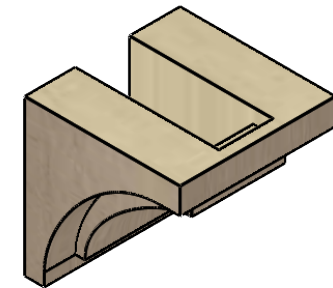

ITEM NUMBER: CORU05X05X05RIVRCPR

5"W X 5"D X 5"H SERIES 1 WIDE RIVERA ROUGH CEDAR TIMBERTHANE FAUX WOOD CORBEL, PRIMED

SIDE PROFILE

FRONT PROFILE

ISOMETRIC

EKENA MILLWORK
2300 WEST MAIN ST.
CLARKSVILLE, TX 75426
TOLL FREE: 866-607-0453
WWW.EKENAMILLWORK.COM

NOTES

1. INSTALLATION TO BE COMPLETED IN ACCORDANCE WITH MANUFACTURER'S SPECIFICATIONS.
2. DRAWING IS NOT BE TO SCALE
3. THIS DRAWING IS INTENDED FOR DESIGN AND PLANNING PURPOSES ONLY.
4. ALL INFORMATION CONTAINED HEREIN WAS CURRENT AT THE TIME OF DEVELOPMENT BUT MUST BE REVIEWED AND APPROVED BY THE PRODUCT MANUFACTURER TO BE CONSIDERED ACCURATE.
5. TIMBERTHANE ARCHITECTURAL PRODUCTS ARE MADE FROM HIGH DENSITY URETHANE AND COME FACTORY PRIMED